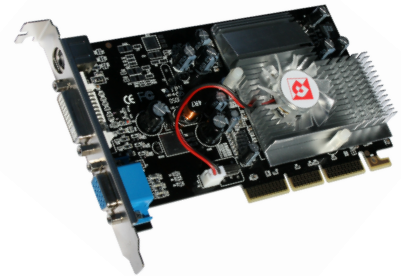

**DIAMOND****STEALTH<sup>®</sup>****X1050AGP256****Steath X1050****The World Fastest Graphics Card****Featuring: RADEON™ X1050****Memory: 256MB****Slot Type: AGP****With: DVI/VGA/TV-Out****Overview****THE GAME IS ON!**

ATI Radeon™ X1050 graphics technology delivers all the high-end graphics features - for gaming, surfing the Internet and watching digital video - at a smart price. The Radeon X1050 series integrates with Windows Vista™ to create a premium visual experience, allows users to connect to multiple monitors and improves visual applications.

Are you ready for **Windows Vista**? Products based on Radeon X1050 graphics technology are an excellent complement to Microsoft's new 3D based operating system, allowing you to get more enjoyment out of movies, games, and digital photos.

**FEATURING**

- API Support: DirectX 9.0 and OpenGL 2.0
- Supports Windows Vista Premium Certified
- Superior Visual Output
- Avivo™ video and display technology
- ROHS Compliant

**SPECIFICATIONS**

- GPU: Radeon X1050
- Bus Type: AGP
- Memory: 256MB GDDR-128bit
- Core Clock: 325MHz
- Output: DVI, VGA & TV Out